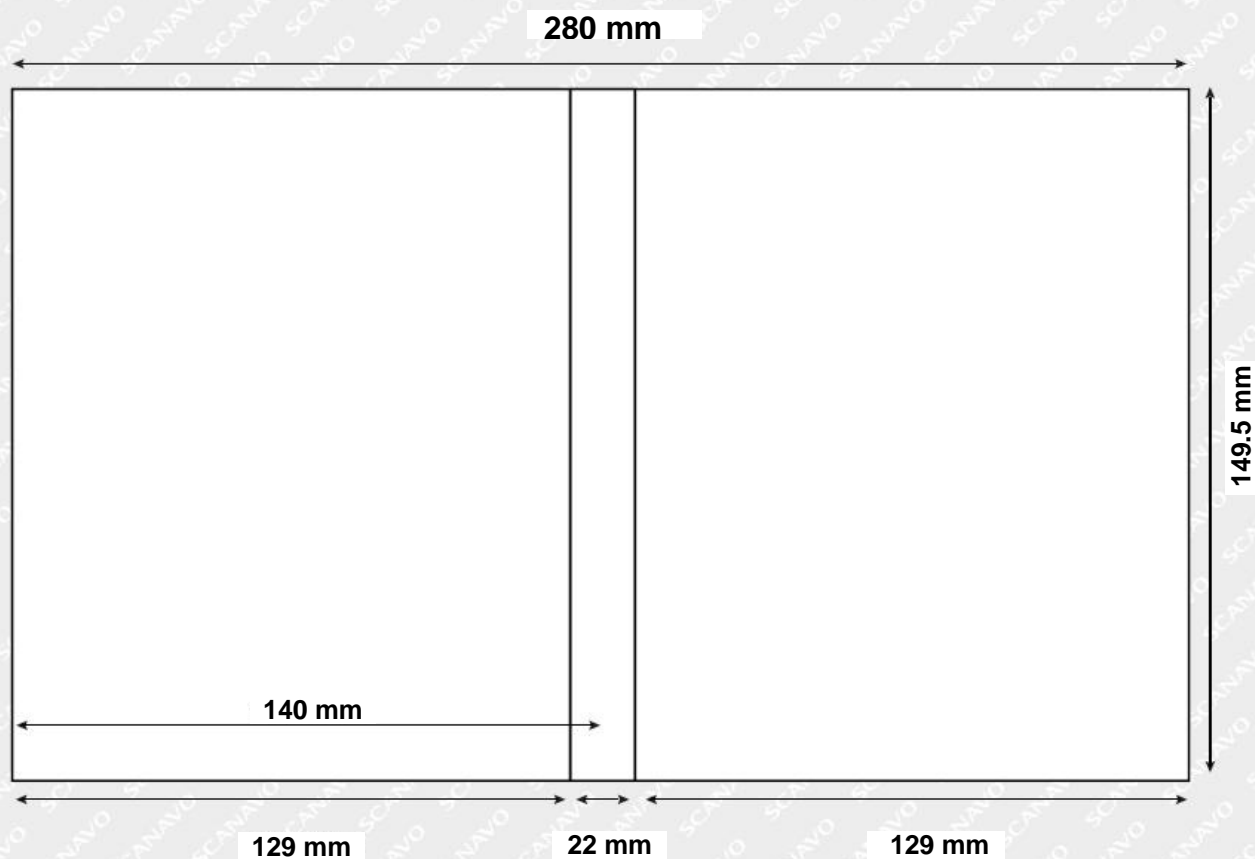

INLAY dimensions
Size: 22mm Blu-ray Case

(not to scale)