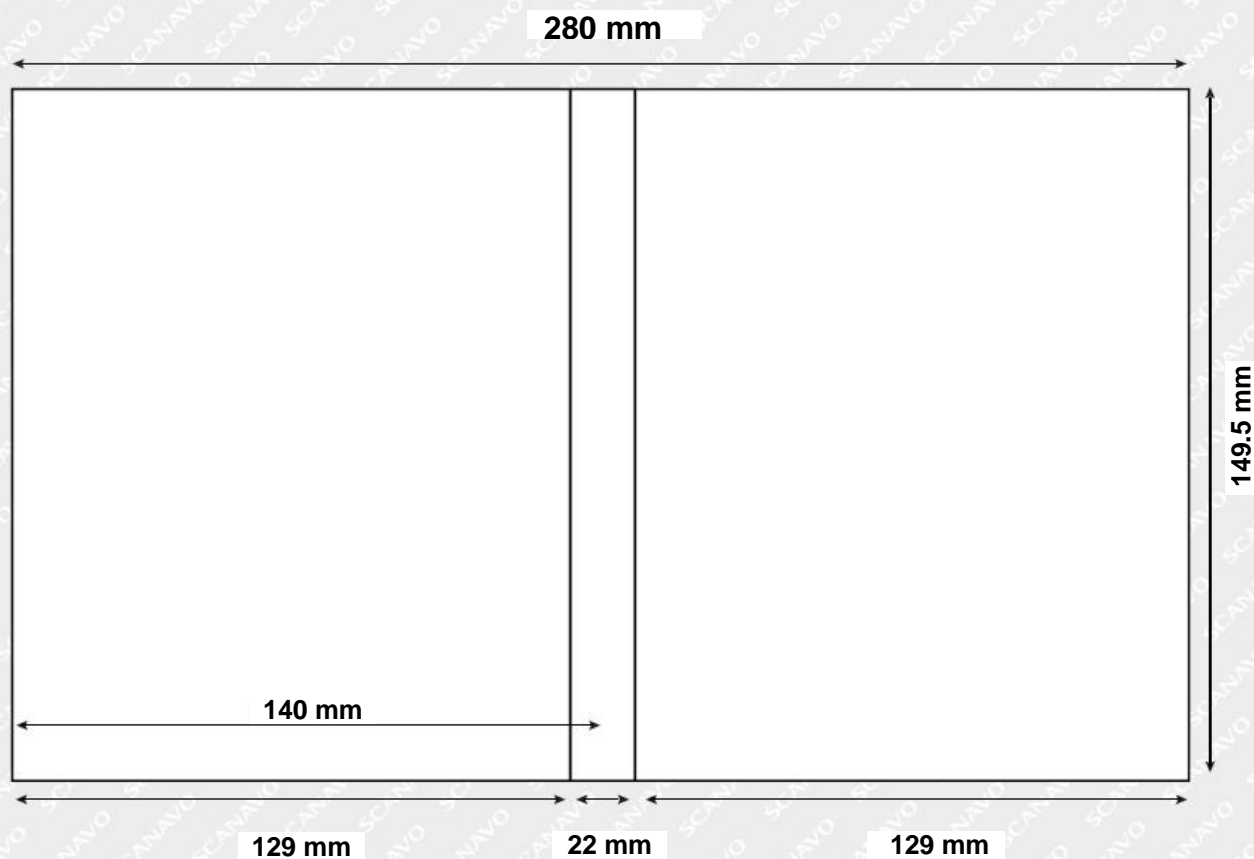

INLAY dimensions
Size: 22mm Blu-ray Case

(not to scale)