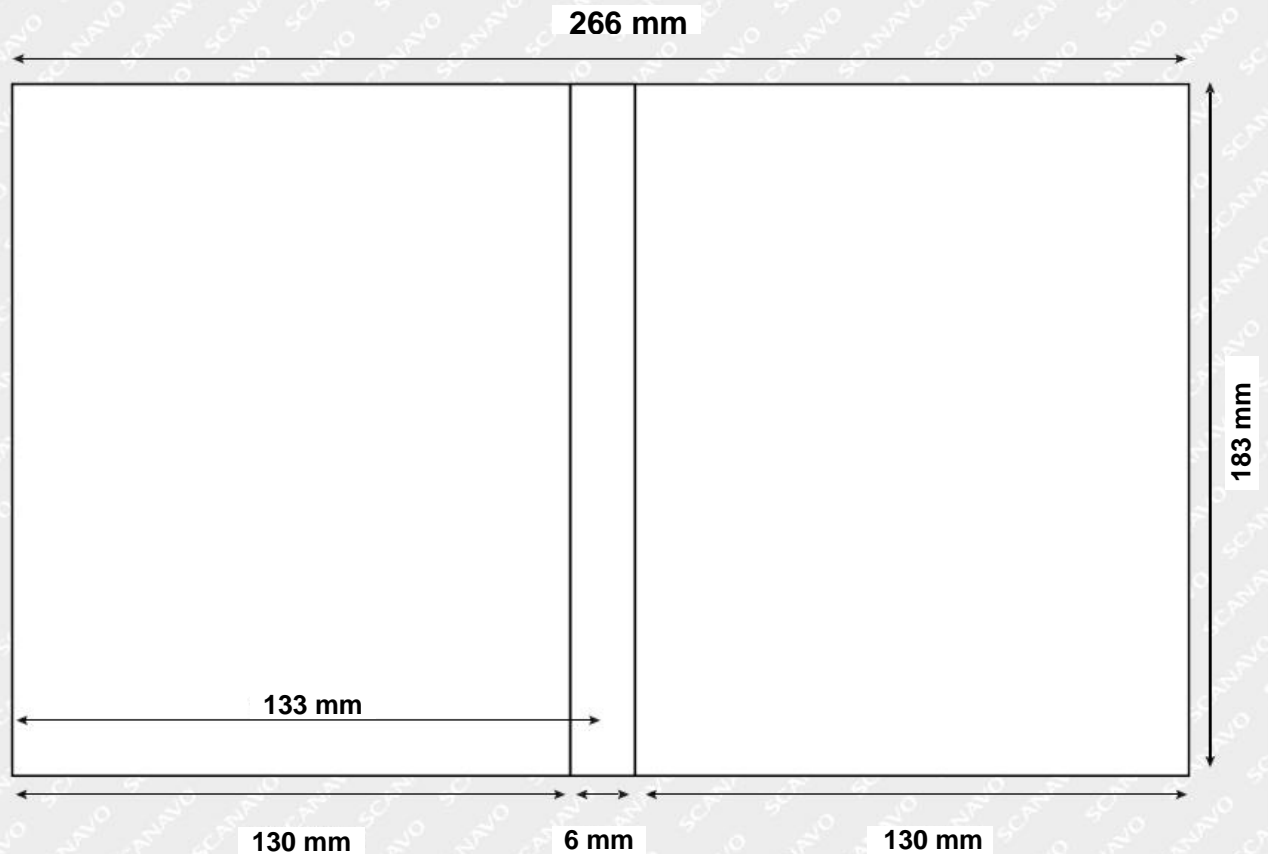

INLAY dimensions
Size: 7mm Light Case

(not to scale)