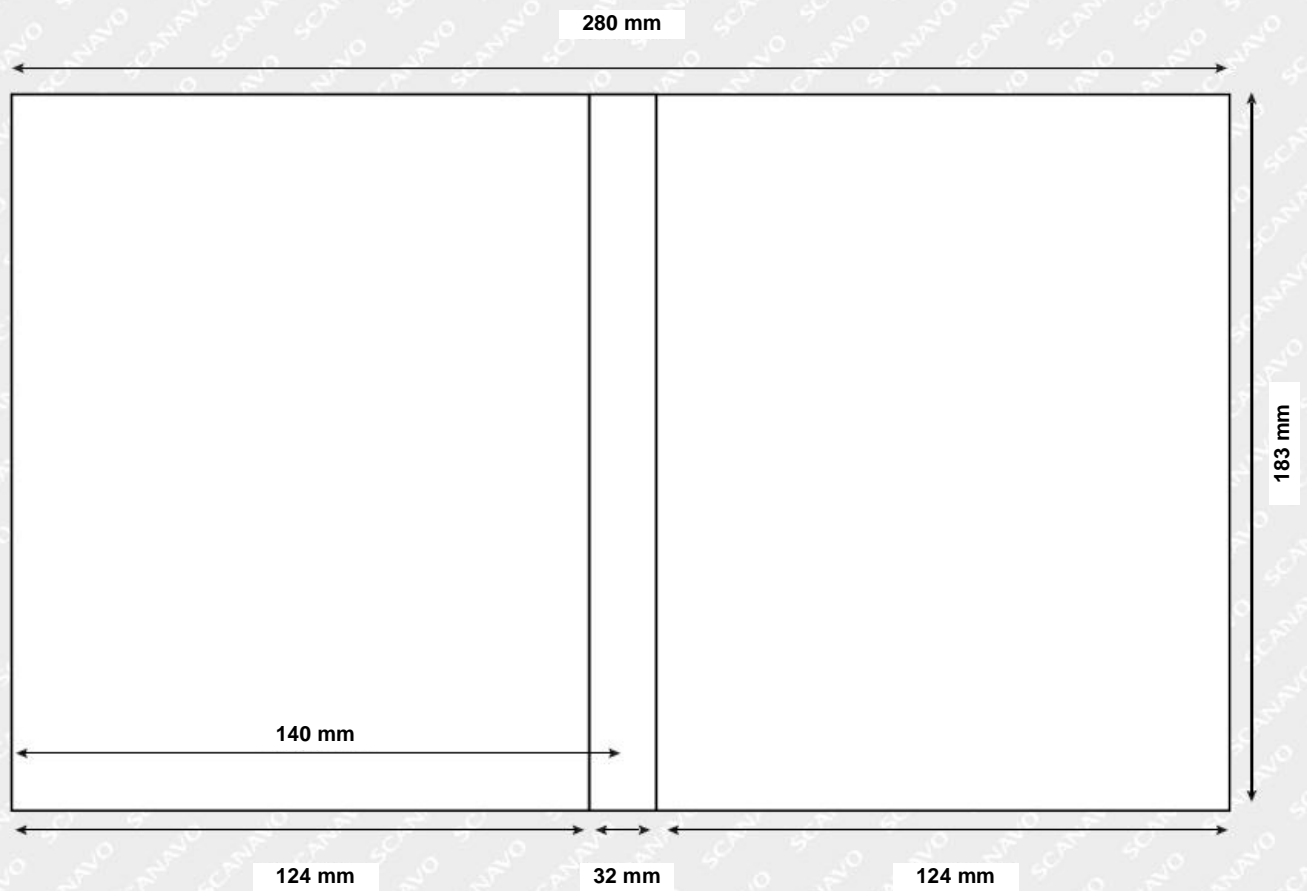

BOOKLET INLAY dimension  
SIZE: **32MM WAVE 9-12**

(not to scale)