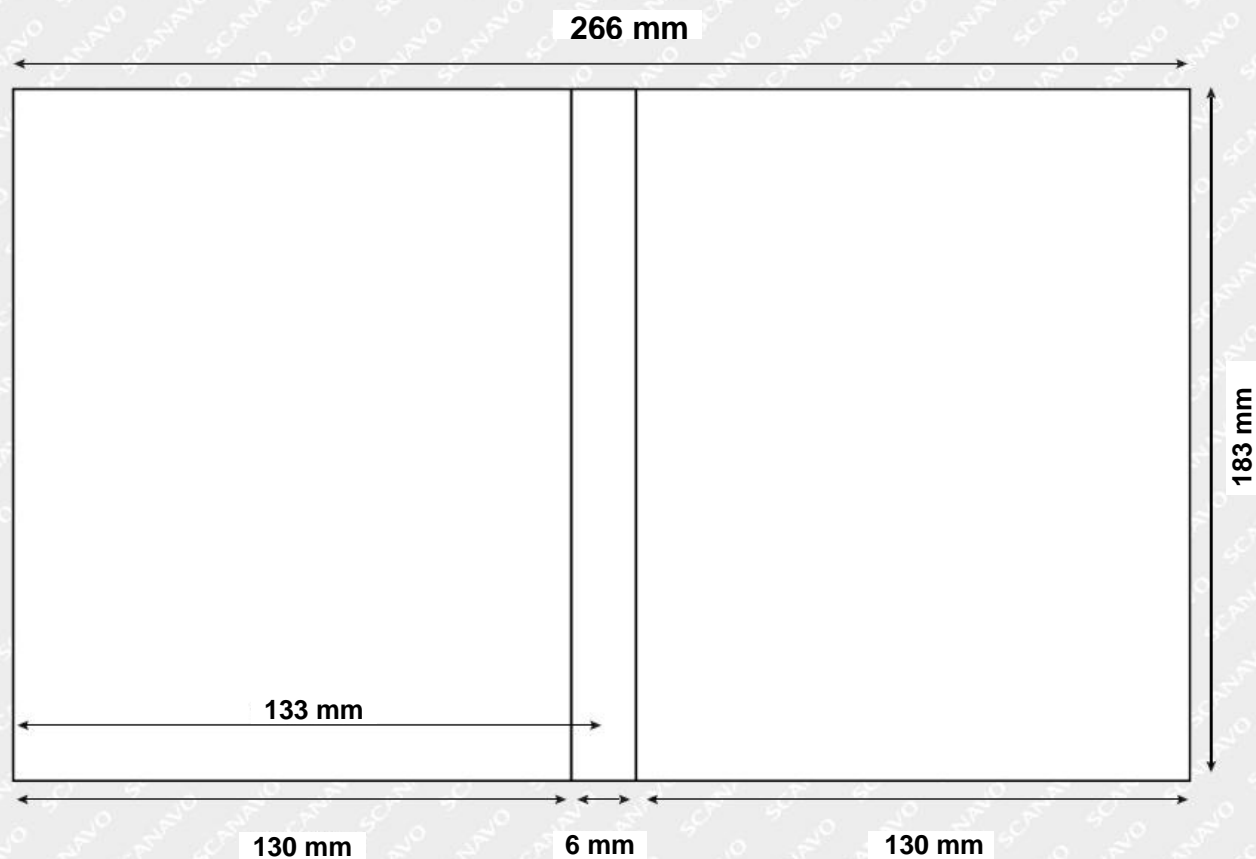

INLAY dimensions  
Size: 7mm Light Case

(not to scale)