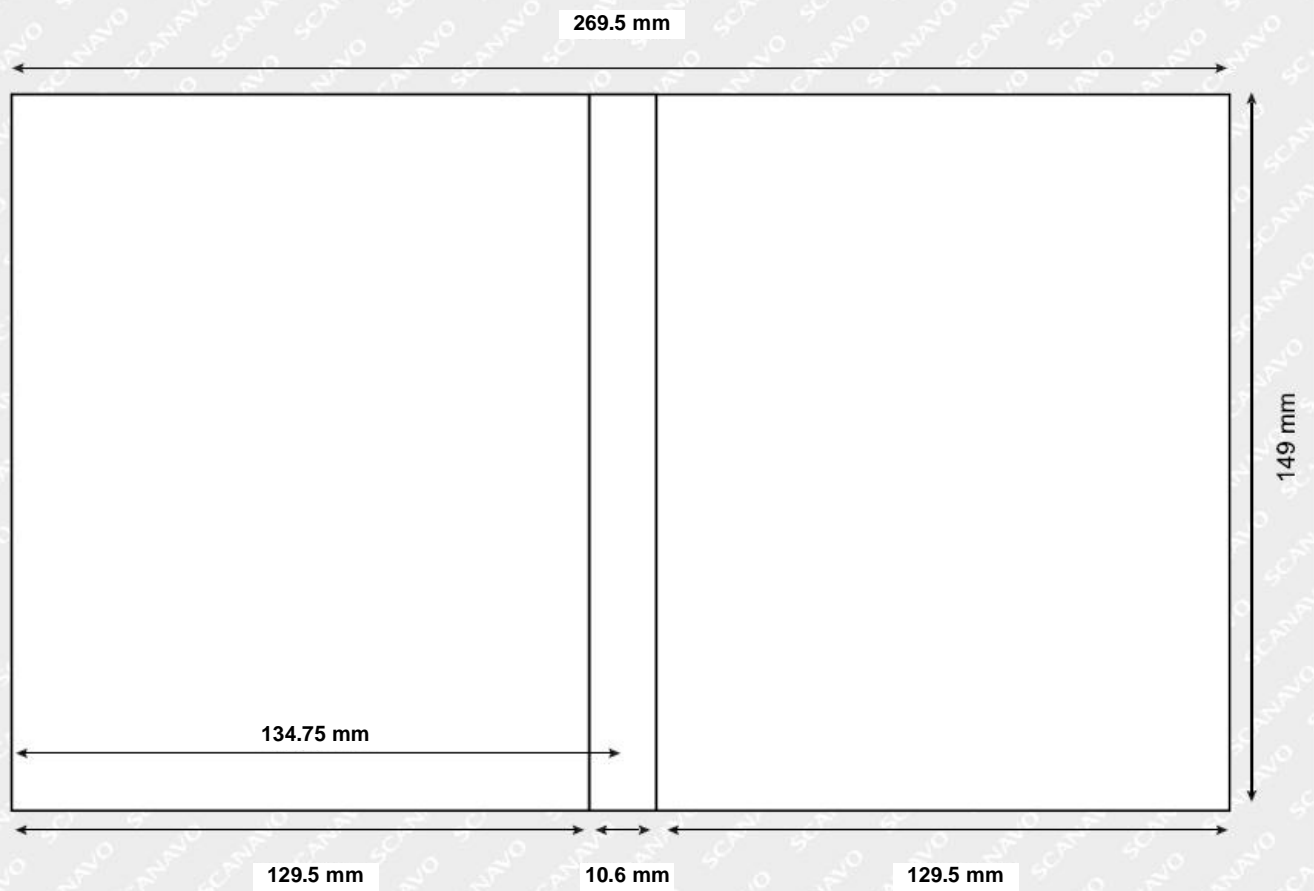

BOOKLET INLAY dimension

SIZE: 11 mm Blu-ray™

(not to scale)