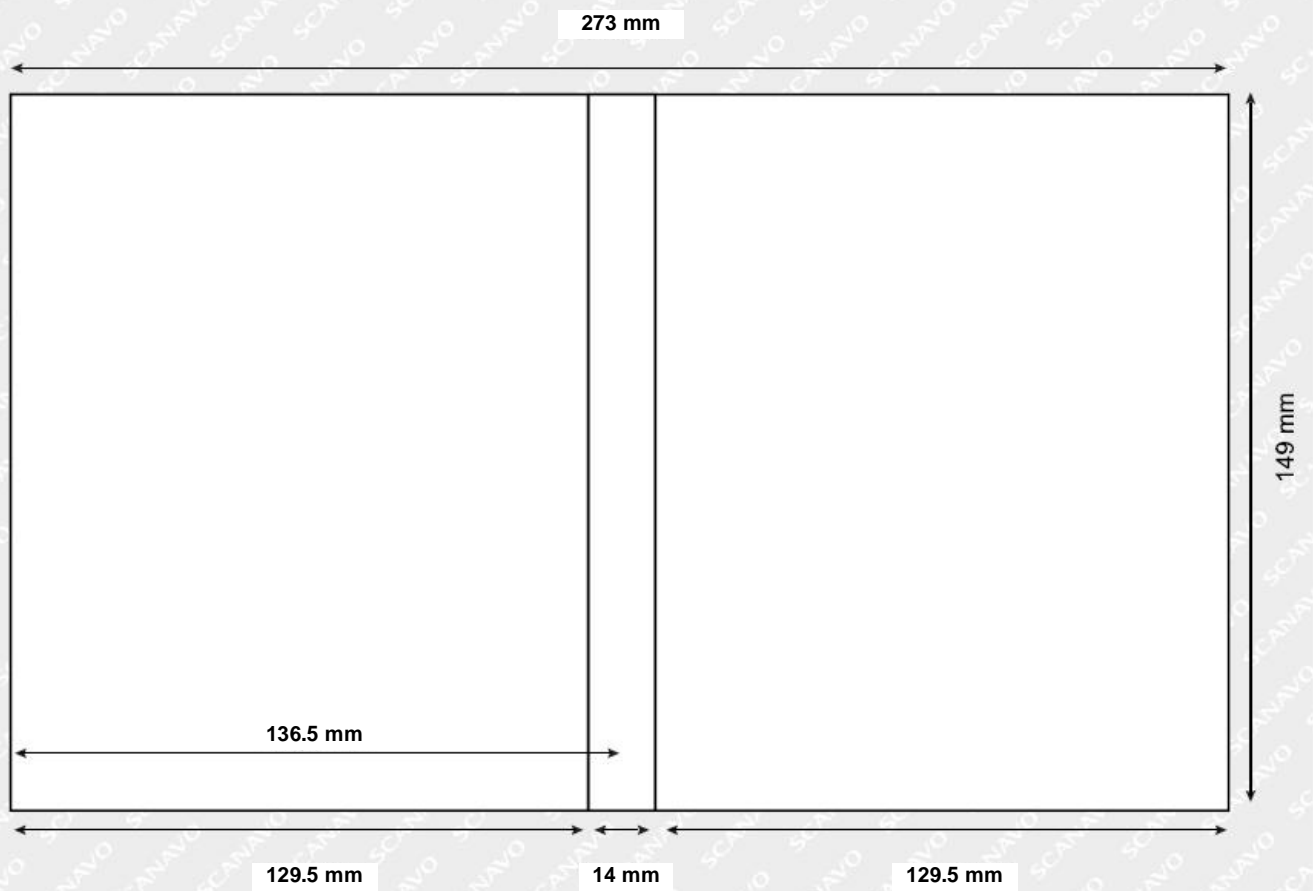

BOOKLET INLAY dimension

SIZE: 15 mm Blu-ray™

(not to scale)